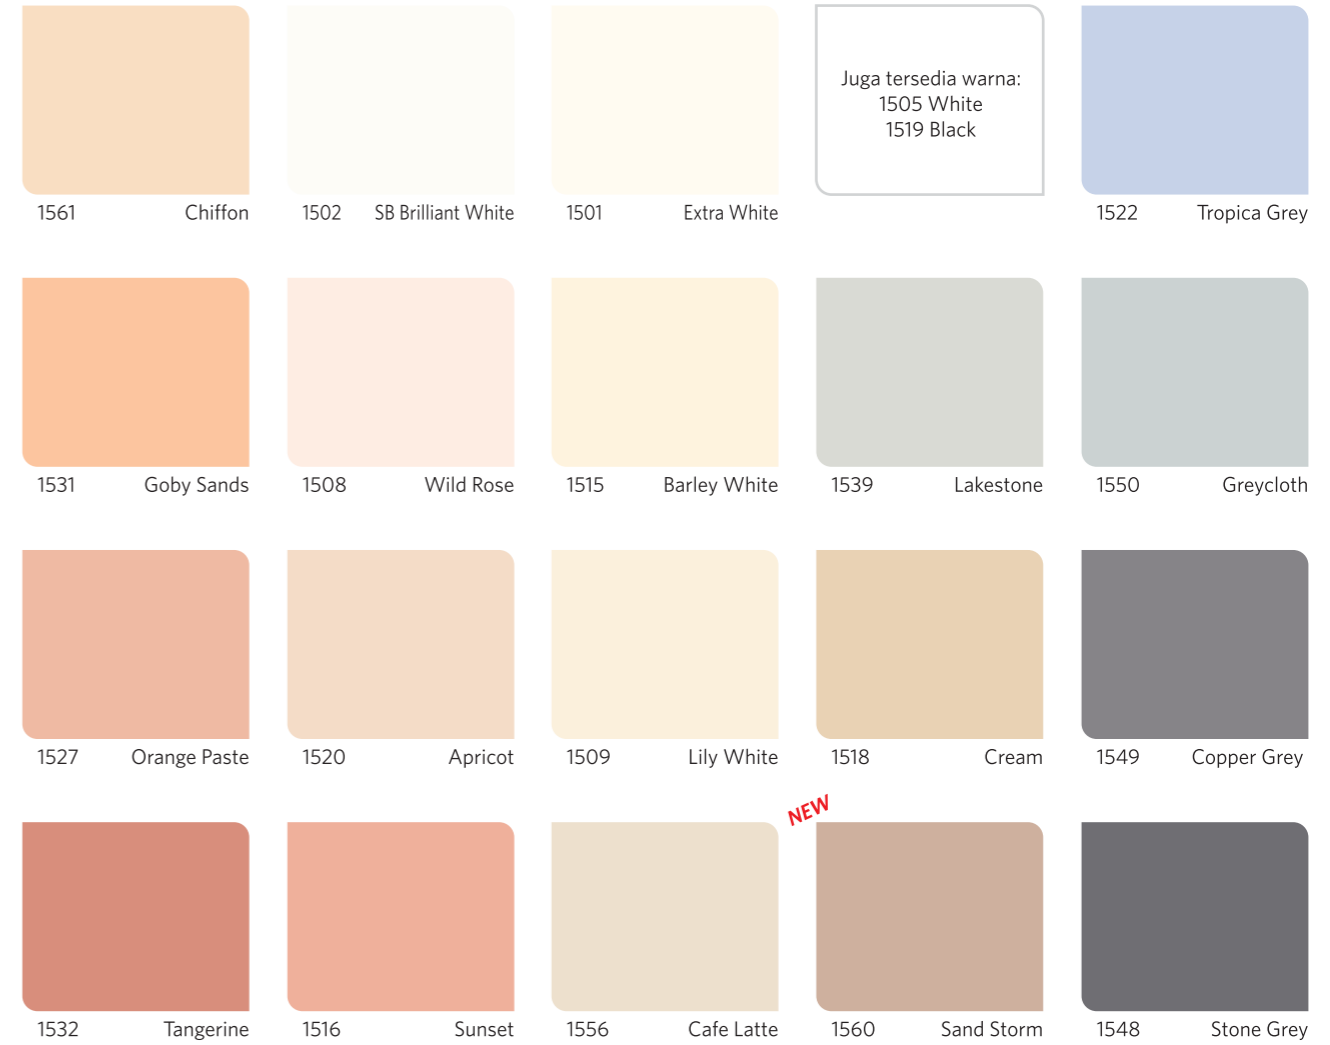

Q-LUC

EMULSION PAINT

Warna-warna ini mendekati warna asli cat yang dapat dihasilkan oleh teknik percetakan modern. Cahaya, bentuk dan permukaan yang dicat mempengaruhi hasil akhir.

Tersedia dalam kemasan 5kg dan 20kg